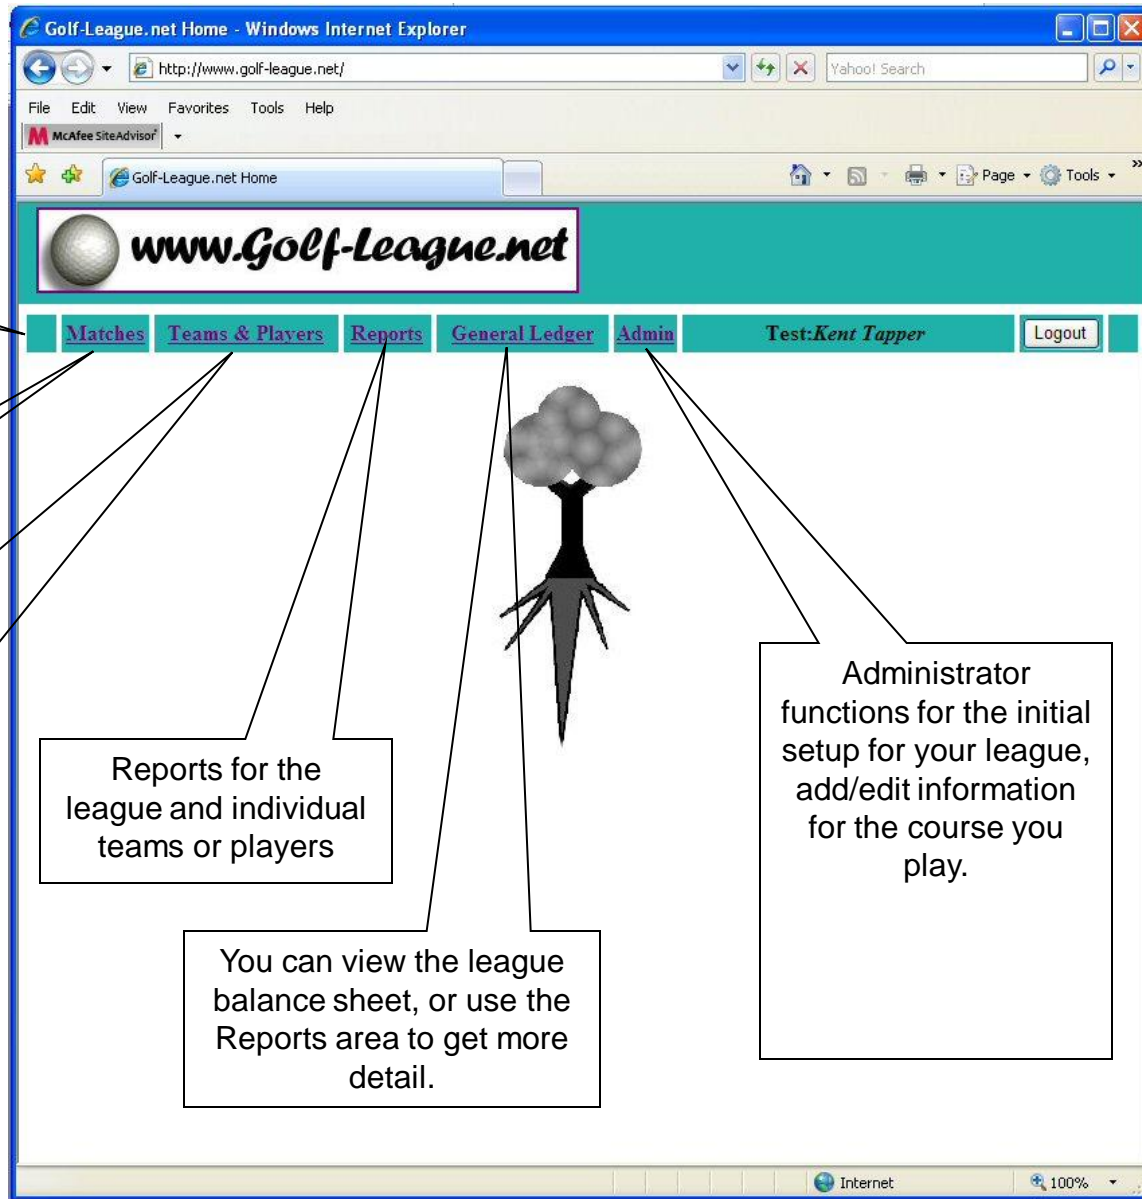

# Navigation

You can use the navigation bar at any time to move to a different area.

View the league standings, or use the Reports area for more detail.

View teams and players, starting average for handicap, substitutes. You can change your personal information and reset your password

Reports for the league and individual teams or players

You can view the league balance sheet, or use the Reports area to get more detail.

Administrator functions for the initial setup for your league, add/edit information for the course you play.